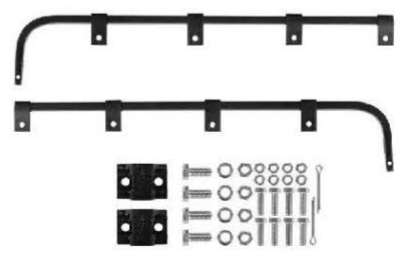

Spring Loaded Flap Brackets Straight Arm

**B5 B573025WTBK**  
**Straight Arm Black (B57)**  
**With Conspicuity Tape**  
**\$85.50**

**B5 B573025WTSK Straight Arm**  
**(B57S)Stainless Steel**  
**With Conspicuity Tape**  
**\$98.95**

**B5 B703000RTSK**  
**Tapered Arm**  
**Stainless Steel ( B7S)**  
**\$158.00**

Straight Arm

Spring Loaded Angle Down

**B5 B703000RTBK**  
**Tapered Arm Black**  
**\$85.00**

**B5 B673025NTBK Angle Down**  
**Black (B67NT) \$74.00**

**B5 B673025WTSK Angle Down**  
**(B67S)Stainless Steel**  
**With Conspicuity Tape \$124.97**

Angle Down

Flap Strips

**B5 B673025WTBK Angle Down**  
**Black (B67)**  
**With Conspicuity Tape**  
**\$91.00**

**B5 RT25 Straight Strip**  
**\$17.99**

**B5 RT35 Angle Strip \$20.95**

Straight Bar Mud Flap Hanger Brackets

Angle Bar Mud Flap Hanger Brackets

**B5 B25 Hanger Kit**  
**\$24.95**

**B5 B35 Hanger Kit**  
**\$29.95**