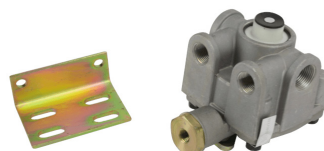

D2 Governor High Temp

RWV13AV4200
Ref# OR284358 \$11.00

LP-3 Switch

RWV13AV4250
Ref#228750 \$7.42

Quick Release Valve

RWV13AV4511
Ref# 229859 \$5.40

Quick Release Valve

RWV13AV4522
Ref# 229860 \$4.99

Quick Release Valve

RWV13AV4543
Ref# 289714 \$18.51

Relay Valve

RWV13AV4550
Ref# 102626 \$20.97

R12 Relay Valve

RWV13AV4561
Ref# 103009 \$24.63

R-14 Relay Valve

RWV13AV4565
Ref# 103010 \$22.79