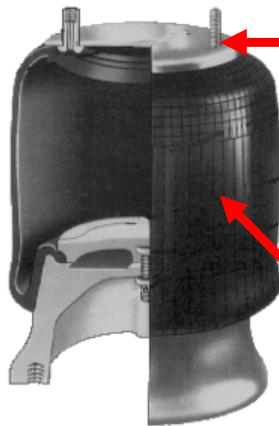

EXPIRES 3/30/19
MM 19-16

STEMCO®

Goodyear® Air Springs

Part Number	Type	Firestone	Conti-Tech	Special Price
GS 1R11-221	Rolling Lobe	9622/9675	99-9P537	\$124.10
GS 1R11-268	Rolling Lobe	9541/9547	99-9P589	\$133.80
GS 1R12-069	Rolling Lobe	9064	64274	\$114.64
GS 1R12-092	Rolling Lobe	9082	64269	\$117.65
GS 1R12-256	Rolling Lobe	9367	64384 64716	\$172.41
GS 1R12-303	Rolling Lobe	9780	910S-16P382	\$117.09
GS 1R12-375	Rolling Lobe	9265/9573/9574	64288	\$138.57
GS 1R12-403	Rolling Lobe	9373	64265/64336	\$130.84
GS 1R12-432	Rolling Lobe	W01-358-1191	9 10B-19.5P889	\$135.14
GS 1R12-467	Rolling Lobe	W01-358-0783	65387	\$184.04
GS 1R12-538	Rolling Lobe	9648	64263	\$107.93
GS 1R12-568	Rolling Lobe	8852/8864	64339	\$138.99
GS 1R12-603	Rolling Lobe	9781-2	64266	\$132.71
GS 1R13-118	Rolling Lobe	9262/9580	64394	\$143.79
GS 1R13-119	Rolling Lobe	7246/7666	64287	\$127.79
GS 1R13-130	Rolling Lobe	8729	64420	\$145.82
GS 1R13-159	Rolling Lobe	8709	64645	\$130.11
GS 1R13-176	Rolling Lobe	8713/8727/8728	64636	\$158.90
GS 1R13-177	Rolling Lobe	8708/8718/8719	64638	\$155.20
GS 1R14-039	Rolling Lobe	8050	64254	\$144.62
GS 1R14-170	Rolling Lobe	5511	64690	\$188.97
GS 1R14-171	Rolling Lobe	8094	64421	\$154.17
GS 1R14-172	Rolling Lobe	8774	65593	\$166.27
GS 2B9-201	Double Convolute	6881/6935	64515	\$113.60
GS 2B9-229	Double Convolute	6897	64517	\$109.77

Advantages Goodyear-Stemco Air Bags

Stud & Air Fittings: **(Braided Not Welded)**

- Stronger & Longer Life

Bead Plate: **(23% Thicker)**

- Thicker – Stronger
- Greater resistance to chemicals
- Longer Life