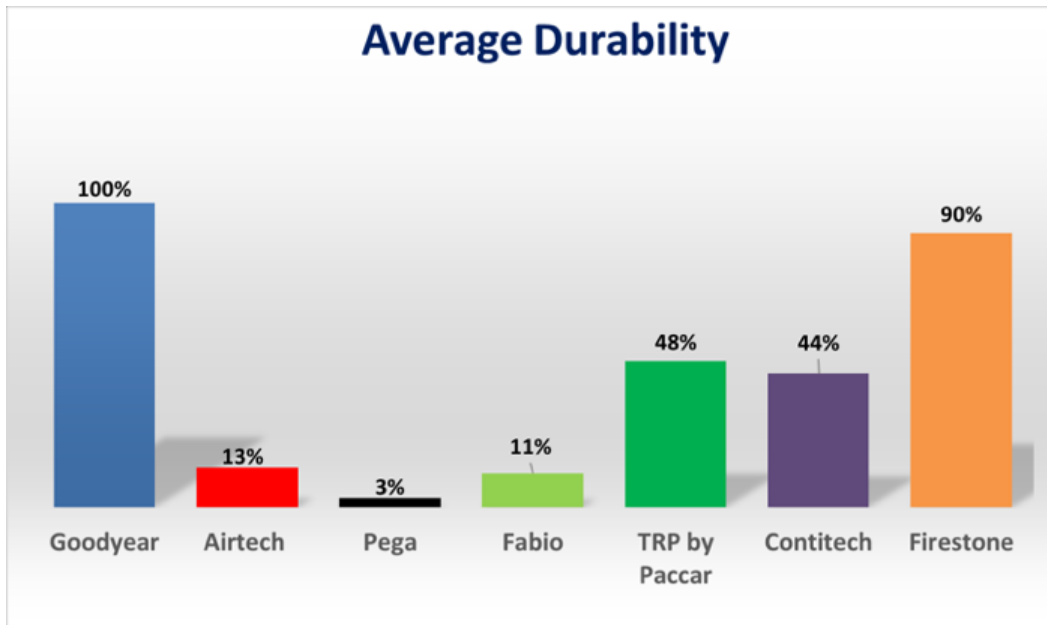

Average Durability

Different Types Of Air Bags