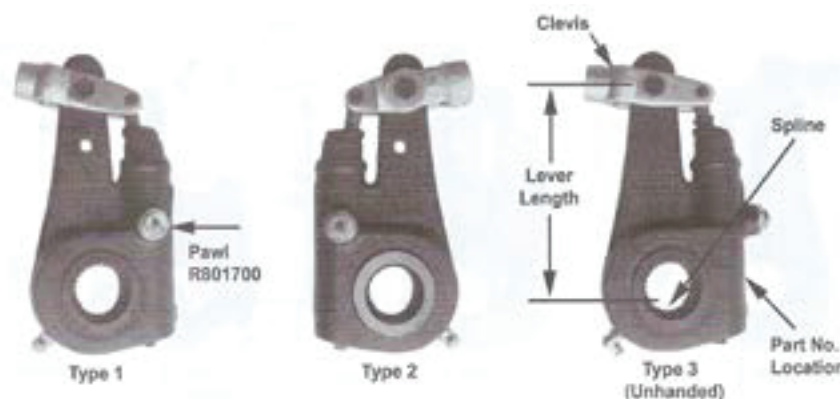

Clearance Sensing Slacks

Part Number	Description	Special Price	Angle	Type	Dia./Spline	Length	Bsg. Dia.	Application
R806002A	Clearance Sensing	$94.58	0°	Straight	1-1/2"-16	5-1/2"	5/8"	Drive Axle
R806006A	Clearance Sensing	$94.58	35°	Straight	1-1/2"-28	6"	1/2"	Trailer Axle
R806013A	Clearance Sensing	$94.58	0°	Straight	1-1/2"-28	6"	1/2"	Trailer Axle
R806016A	Clearance Sensing	$94.58	16°	Straight	1-1/2"-28	6"	1/2"	Drive Axle
R806019A	Clearance Sensing	$94.58	0°	Straight	1-1/2"-28	5-1/2"	1/2"	Trailer Axle
R806022A	Clearance Sensing	$94.58	34°	Straight	1-1/2"-10	5-1/2" -6-1/2"	5/8"	Drive Axle
R806024A	Clearance Sensing	$94.58	34°	Straight	1-1/2"-28	5" - 6"	5/8"	Drive Axle
R806026A	Clearance Sensing	$94.58	34°	Straight	1-1/2"-28	5-1/2" -6-1/2"	5/8"	Drive Axle

Note: Type 1, Type 2 and Type 3 indicate the location of the pawl assembly on the slack adjuster. The slack adjuster must be installed so the pawl can be removed during maintenance.