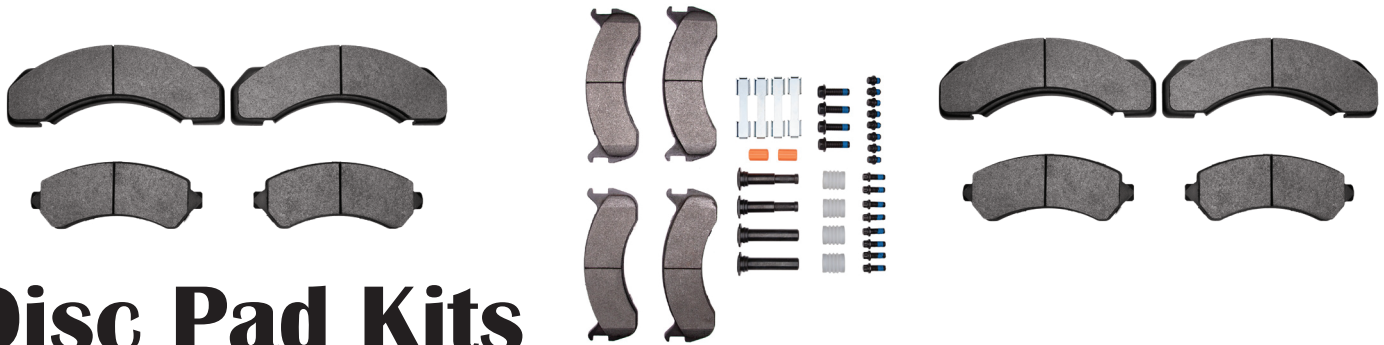

Medium Duty Disc Brakes

Disc Brake Calipers

Disc Brake Calipers			
Item Number	Description	Reference Number	Special
OT TS331-47224	Torque Stop Premium Caliper Silver Zinc Coated	55245,55314,FRC11029, 141.70001	\$111.65
OT TS331-47240	Torque Stop Premium Caliper Silver Zinc Coated	E14684016,E11735SL, FRC11869, 141.79011	\$286.35
OT TS331-47241	Torque Stop Premium Caliper Silver Zinc Coated	E14684017,E11736SL, FRC11870, 141.79012	\$286.35
OT TS331-47244	Torque Stop Premium Caliper Silver Zinc Coated	55251,E11117,FRC7800,141.79101	\$102.64
OT TS331-47248	Torque Stop Premium Caliper Silver Zinc Coated	55250,E4238,FRC7700,141.80003	\$127.41
OT TS331-54261	Torque Stop Premium Caliper Silver Zinc Coated	55849,E11750,FRC11173,141.830003	\$125.49
OT TS331-54262	Torque Stop Premium Caliper Silver Zinc Coated	55850,E11756,FRC12845N,141.830010	\$140.93
OT TS331-54264	Torque Stop Premium Caliper Silver Zinc Coated	E14688014,E13707,FRC12846N,141.830009	\$249.67
OT TS331-54265	Torque Stop Premium Caliper Silver Zinc Coated	E14688015,E13706,FRC12845N,141.830010	\$249.67
OT TS331-54266	Torque Stop Premium Caliper Silver Zinc Coated	E14688016,E13704,3821734C91,141.830011	\$247.74